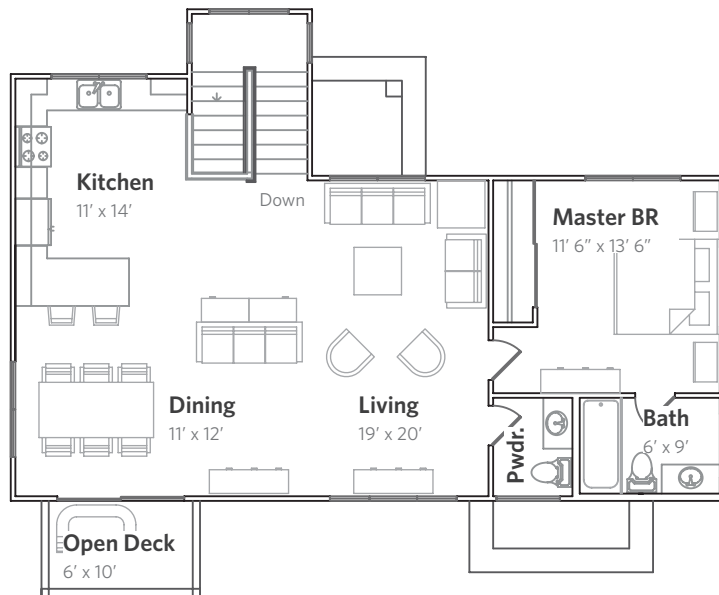

KUA'AINA MAUKA | Anuheia Model

2,198 sqft Total | 610 sqft First Floor | 1,002 sqft Second Floor | 492 sqft Garage | 34 sqft Covered Entry | 60 sqft Open Deck

HAWAI'I LIFE
REAL ESTATE BROKERS

Photos, drawings and other visual depictions are for illustrative purposes only and should not be relied upon in deciding to purchase in the development. The Developer makes no guarantee, representation or warranty that the developments or improvements depicted will ultimately appear as shown.