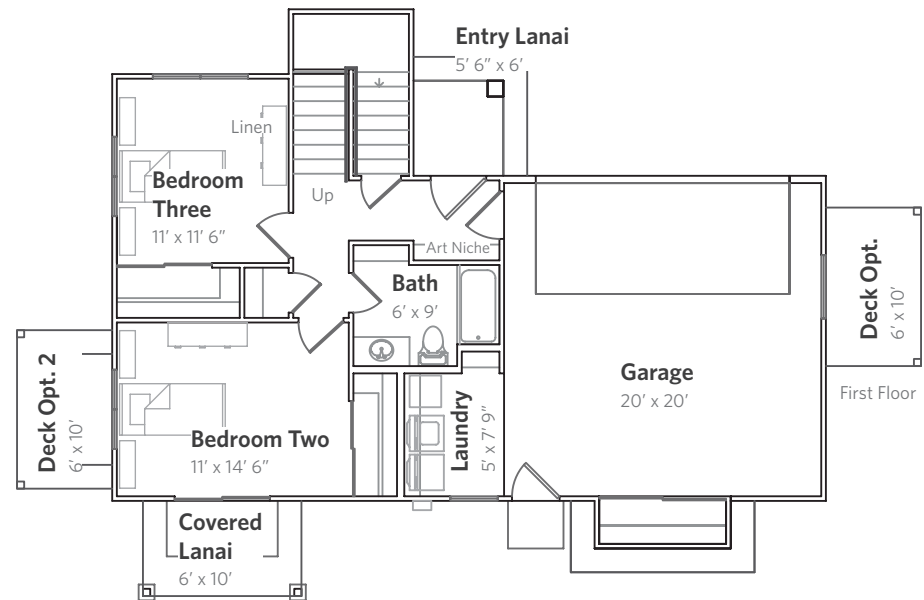

KUA'AINA MAUKA | Anuheia Model

2,198 sqft Total | 610 sqft First Floor | 1,002 sqft Second Floor | 492 sqft Garage | 34 sqft Covered Entry | 60 sqft Open Deck

HAWAI'I LIFE
REAL ESTATE BROKERS

Photos, drawings and other visual depictions are for illustrative purposes only and should not be relied upon in deciding to purchase in the development. The Developer makes no guarantee, representation or warranty that the developments or improvements depicted will ultimately appear as shown.